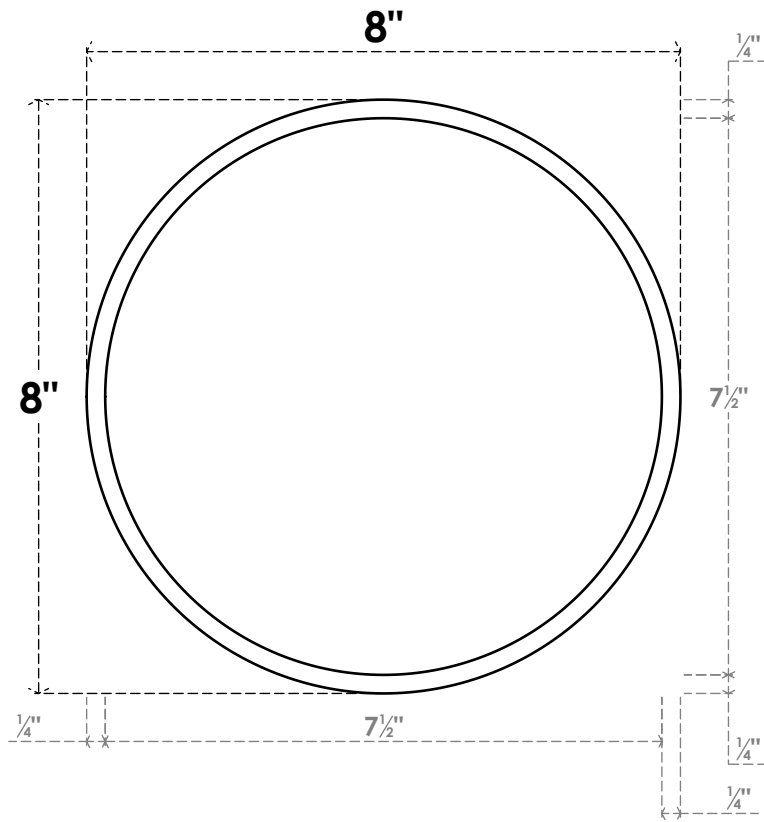

ROSP080X080X100GRY01

8"W X 8"H X 1"P STANDARD GRAYSON ROSETTE WITH BEVELED EDGE, ARCHITECTURAL GRADE PVC

FRONT

SIDE

EKENA MILLWORK
2300 WEST MAIN ST.
CLARKSVILLE, TX 75426
TOLL FREE: 866-607-0453
WWW.EKENAMILLWORK.COM

NOTES

1. INSTALLATION TO BE COMPLETED IN ACCORDANCE WITH MANUFACTURER'S SPECIFICATIONS.
2. DRAWING MAY NOT BE TO SCALE
3. THIS DRAWING IS INTENDED FOR DESIGN AND PLANNING PURPOSES ONLY.
4. ALL INFORMATION CONTAINED HEREIN WAS CURRENT AT THE TIME OF DEVELOPMENT BUT MUST BE REVIEWED AND APPROVED BY THE PRODUCT MANUFACTURER TO BE CONSIDERED ACCURATE.
5. ARCHITECTURAL GRADE PVC PRODUCTS ARE MADE FROM EXPANDED CELLULAR PVC AND COME NATURALLY WHITE BUT MAY BE PAINTED