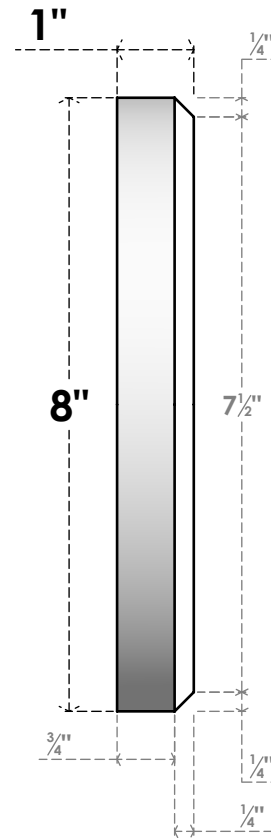

ROSP080X080X100GRY01

8"W X 8"H X 1"P STANDARD GRAYSON ROSETTE WITH BEVELED EDGE, ARCHITECTURAL GRADE PVC

FRONT

SIDE

EKENA MILLWORK
2300 WEST MAIN ST.
CLARKSVILLE, TX 75426
TOLL FREE: 866-607-0453
WWW.EKENAMILLWORK.COM

NOTES

1. INSTALLATION TO BE COMPLETED IN ACCORDANCE WITH MANUFACTURER'S SPECIFICATIONS.
2. DRAWING MAY NOT BE TO SCALE
3. THIS DRAWING IS INTENDED FOR DESIGN AND PLANNING PURPOSES ONLY.
4. ALL INFORMATION CONTAINED HEREIN WAS CURRENT AT THE TIME OF DEVELOPMENT BUT MUST BE REVIEWED AND APPROVED BY THE PRODUCT MANUFACTURER TO BE CONSIDERED ACCURATE.
5. ARCHITECTURAL GRADE PVC PRODUCTS ARE MADE FROM EXPANDED CELLULAR PVC AND COME NATURALLY WHITE BUT MAY BE PAINTED